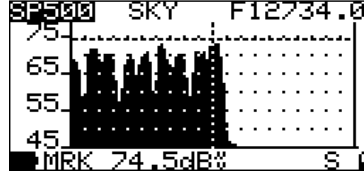

TEST EQUIPMENT

CODE	DESCRIPTION
BC72140##	DIGITAL SAT/TERRESTRIAL METER

```

01#2 SKY F12734.0
SAT QPSK DVB-S
bBER=6x10-6 (PreBER)
aBER=<10-8 (PosBER)
SKY D160 NDS S
    
```

- Digital TV COFDM (46-870MHz)
- QPSK (930-2250MHz)
- Analogue Satellite
- Digital & Analogue Spectrum
- MER & SNR
- aBER & bBER
- Symbol rate 2-45 MS/s
- LNB L.O. 0-20,000 MHz
- Noise Margin
- MPEG service list (showtime, movie one)
- Orbital position, Transponder names and Encryption system.
- 2kgs
- Battery duration (4 hours)

UNAOHM HAND HELDS

CODE	DESCRIPTION
G27108##	TC870 HANDHELD FSM 45-862MHz
G27112	S22 SAT BER HANDHELD SPECTRUM 950-2250MHz
G27120	NIT, "NETWORK INFO TABLE" FOR S22

COMBO KIT IN HARD CARRY CASE

G27104	S22 AND TC870 COMBO KIT
--------	-------------------------