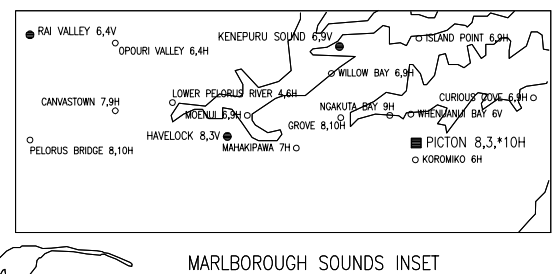

NEW ZEALAND
TELEVISION TRANSMISSION STATIONS
IN OPERATION
31 OCTOBER 2005

Note : these drawings are intended to give information on operational television stations only. The maps have been produced by Broadcast Communications Limited with information obtained from the Communications Division of the Ministry of Economic Development and the relevant broadcasters. No responsibility is accepted for errors or omissions.

Explanation of station entries:

- ① **WAIATARUA 2,4,7,9H**
  TV ONE channel
  TV2 channel
  TV3 channel
  TV4 channel
  Horizontal polarization
- ② **RURU --,9&10,7V**
  TV3 channels
  TV4 channel
  Vertical polarization
- ③ **STOKES VALLEY 7H,9H,43V**
  TV ONE channel
  TV2 channel
  TV3 channel
  Horizontal polarization
- ④ **PARAHAKI 4,2,*7,*10V**
  TV3 & TV4 are near sited services.
- ⑤ **THORNDON 7,9H**
  GLENMORE STREET --,45V
  Cosited services with different coverage areas.

Rectangular Boxes list VHF and UHF channels which are not part of the TV ONE, TV2, TV3 or TV4 networks.

UHF channels being operated as off-air links are not shown

- ▲ SITE A : HIGH POWER
- ▲ SITE B : MEDIUM POWER
- SITE C :]
- SITE D :] LOW POWER
- SITE E :]