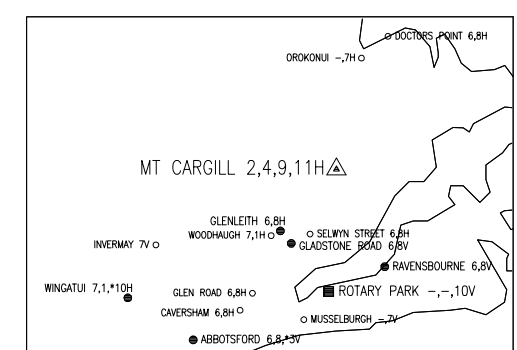

MAINLAND TV M6	29V
MAINLAND TV M8	44V
TRACKSIDE-DISCOVERY PRIME	57V
	59V
PRIME	51H
CH7 MAINLAND TV M4	41H
MAINLAND TV M5	61H
	33H
MAINLAND TV M9	48V

CTV	53V
PRIME	27H
SKY MOVIES	30H
SKY SPORT	34H
MAORI TV	46H
SKY 1	54H
TRACKSIDE-DISCOVERY	58H
PRIME	62H
CTV	44H
CTV SHINE TV	52H
	56H
MAORI TV	27V
PRIME	57V