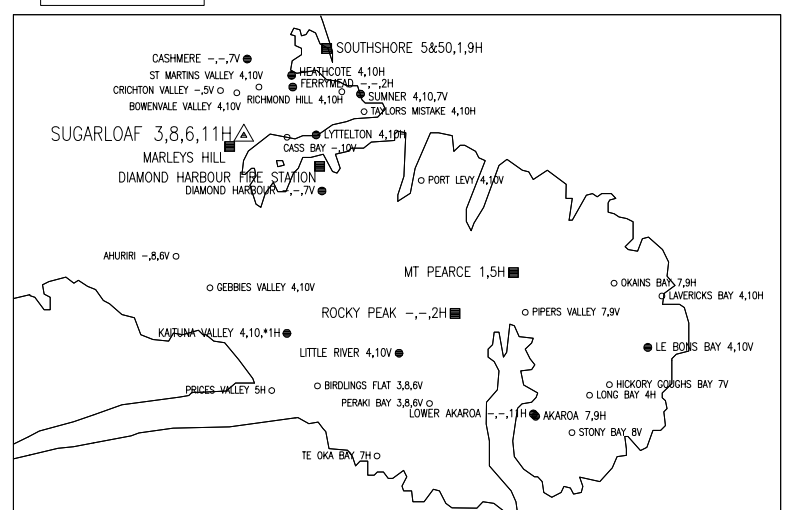

MAINLAND TV M6	29V
MAINLAND TV M8	44V
TRACKSIDE-DISCOVERY PRIME	57V
	59V
PRIME	51H
CH7 MAINLAND TV M4	41H
MAINLAND TV M5	61H
	33H
MAINLAND TV M9	48V

CTV	53V
PRIME	27H
SKY MOVIES	30H
SKY SPORT	34H
MAORI TV	46H
SKY 1	54H
TRACKSIDE-DISCOVERY	58H
PRIME	62H
CTV	44H
CTV SHINE TV	52H
	56H
MAORI TV	27V
PRIME	57V